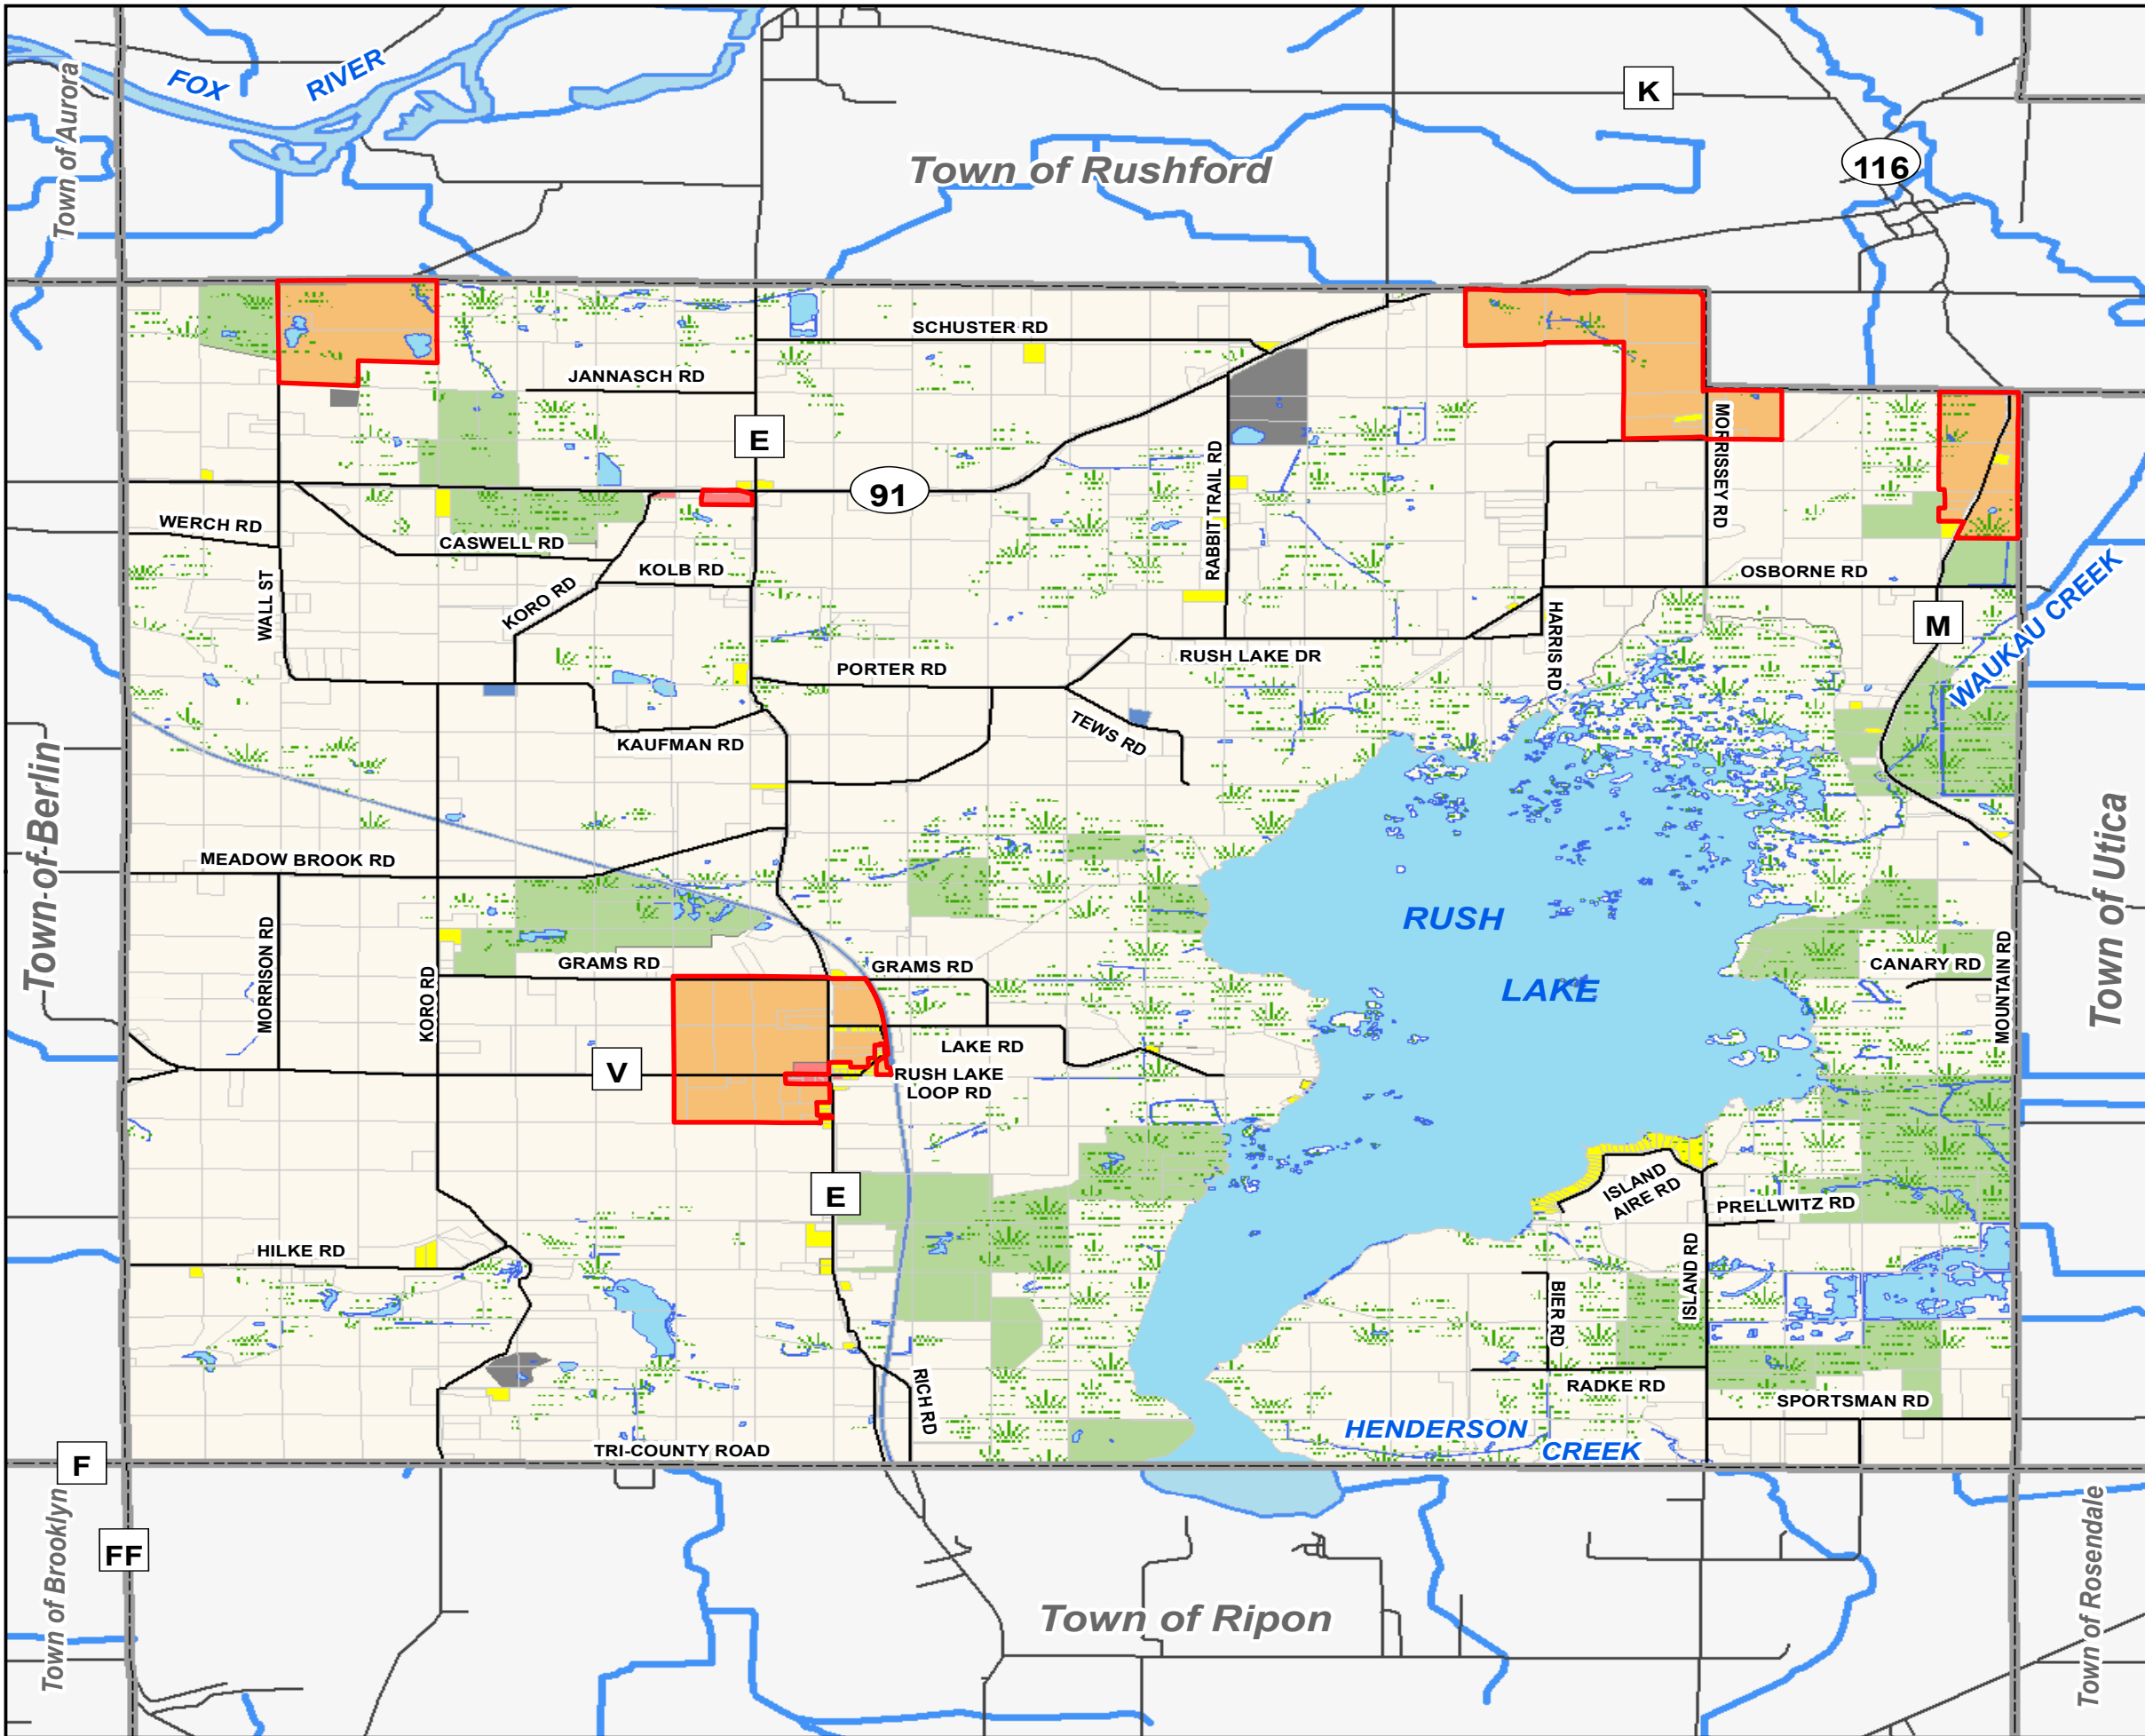

Town of Nepeuskun Comprehensive Plan

Future Land Use Map 8

- Municipal Boundaries
- Housing Focus Area
- Residential
- Commercial
- Institutional
- Non Metallic Mining Site
- Recreation/Conservation
- Agricultural & Undeveloped
- Wetlands
- Land Use Change
- Public Roads