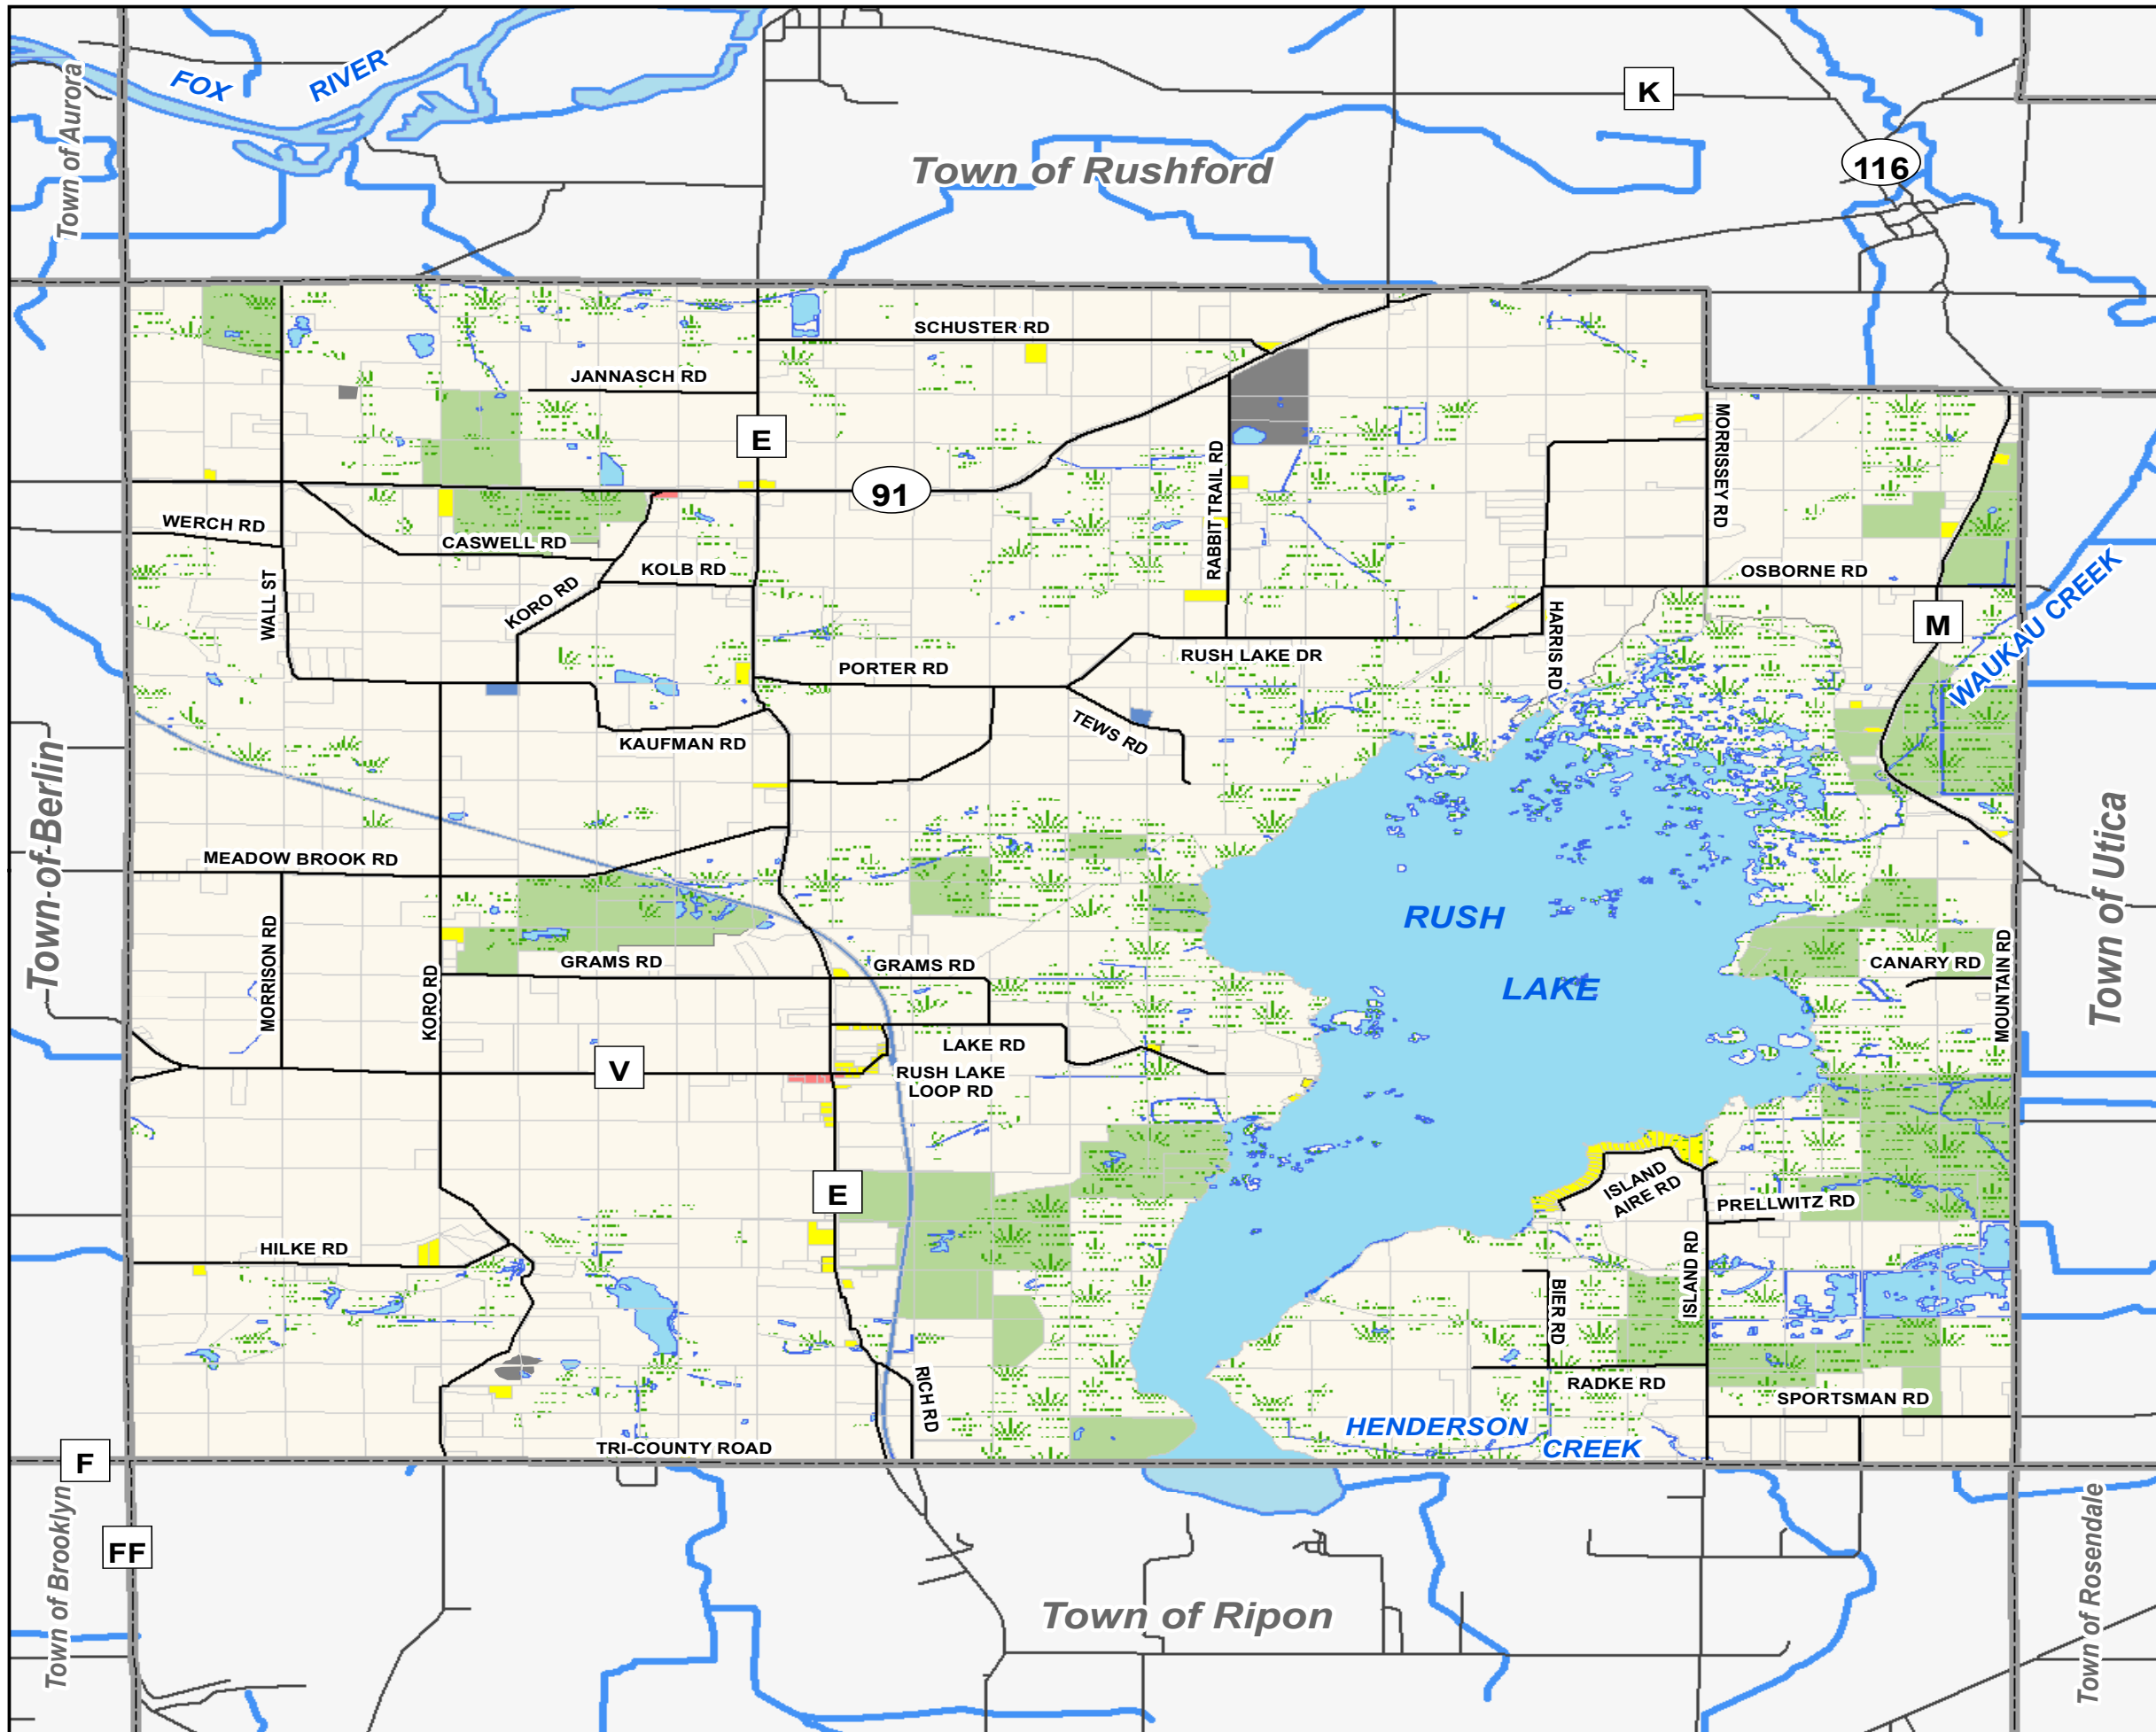

Town of Nepeuskun Comprehensive Plan

Existing Land Use Map 7

-  Municipal Boundaries
-  Residential
-  Commercial
-  Institutional
-  Non Metallic Mining Site
-  Recreation/Conservation
-  Agricultural & Undeveloped
-  Wetlands
-  Open Water
-  Public Roads