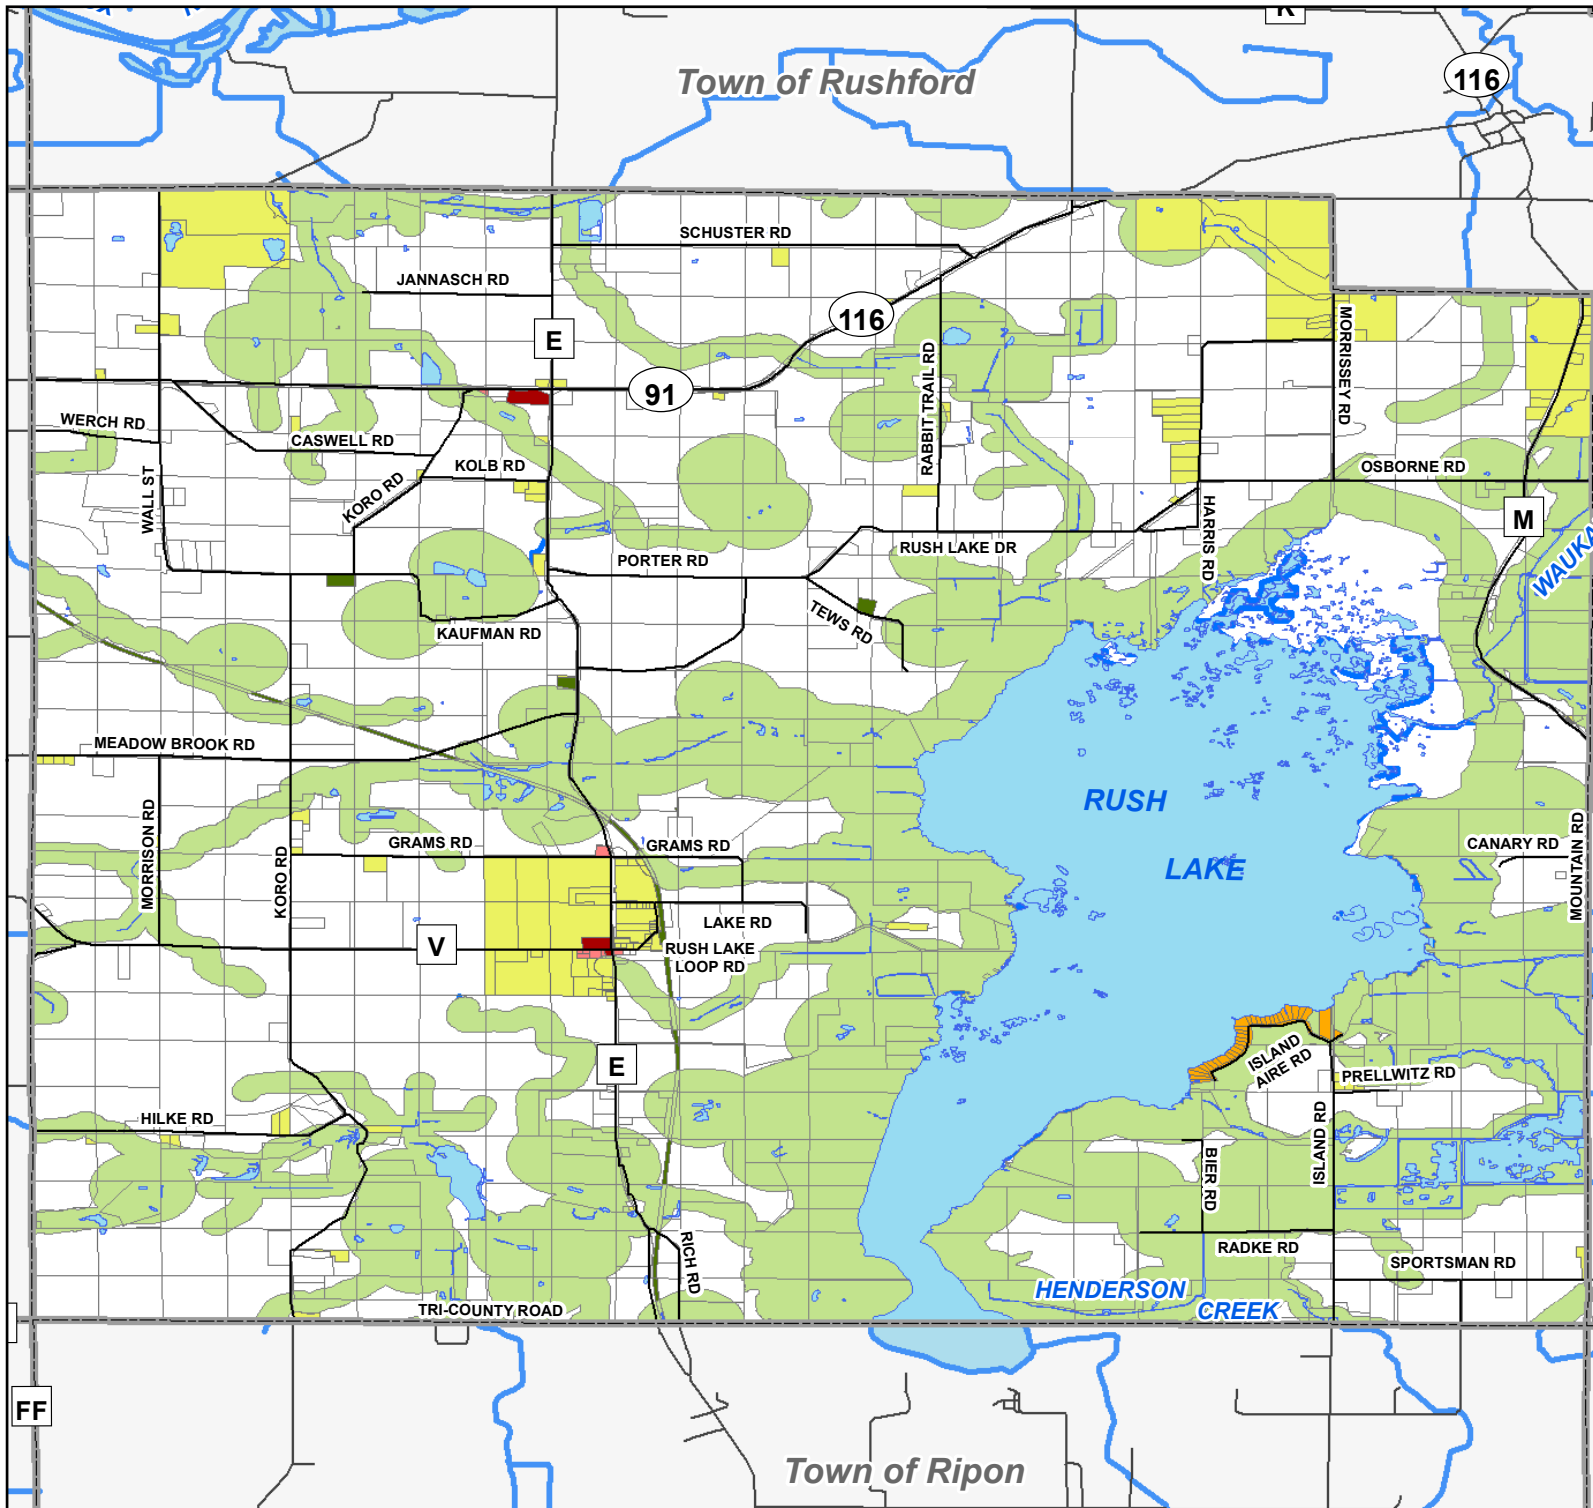

Zoning

Town of Nepeuskun

- R-1 -- Residential District
- R-2 -- Shoreland Residential District
- C -- Commercial District
- C-2
- P/I -- Public & Institutional District
- A-2 -- Agricultural District
- County Shoreland District
- Municipal Boundaries

DRAFT
12-15-09

CRISPELL-SNYDER, INC.
PROFESSIONAL CONSULTANTS