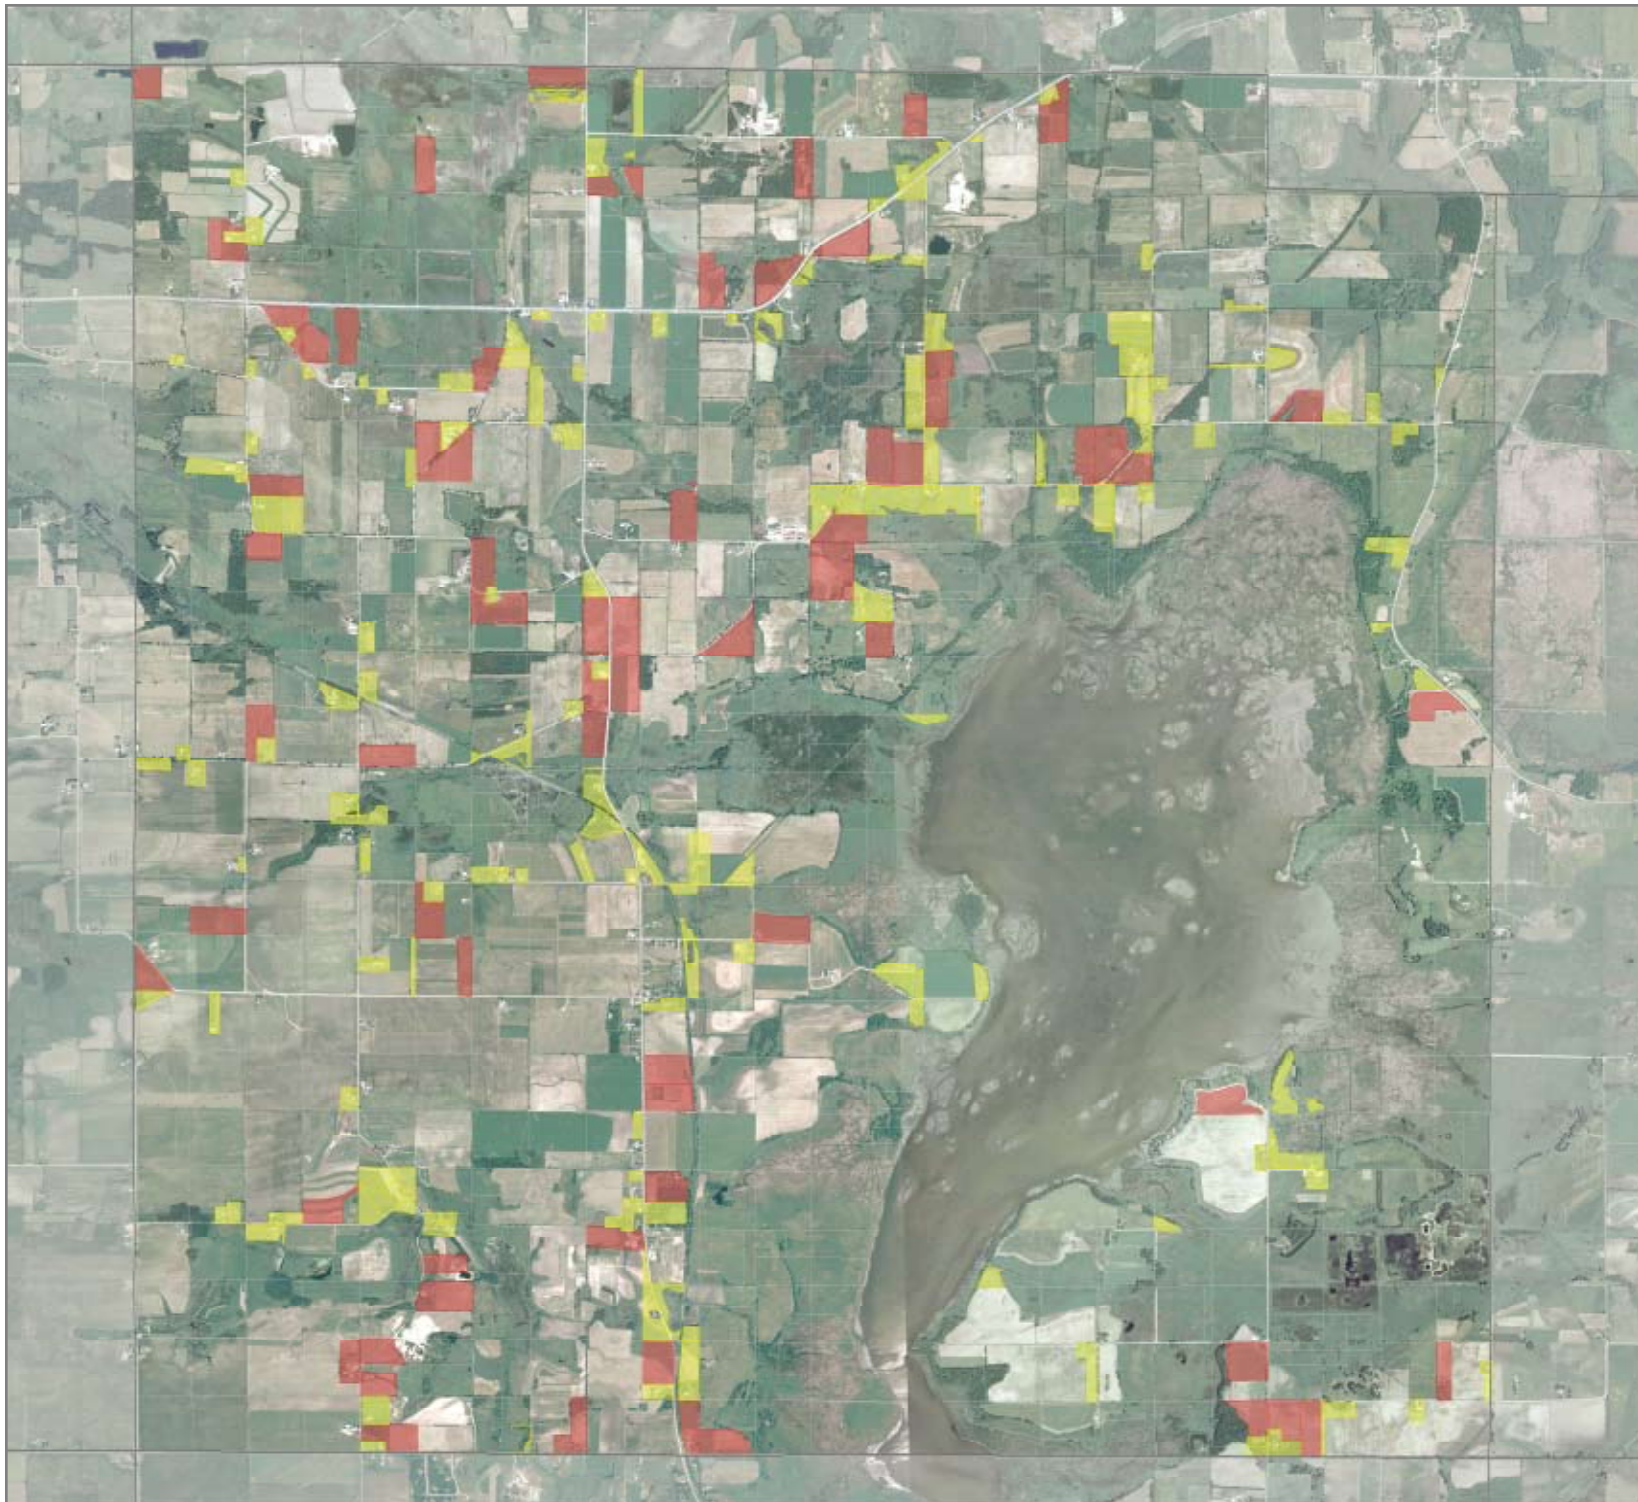

Town of Nepeusken Comprehensive Plan

Buildable Parcels

Map 9

- 1-10 Acres Buildable
- 10-20 Acres Buildable