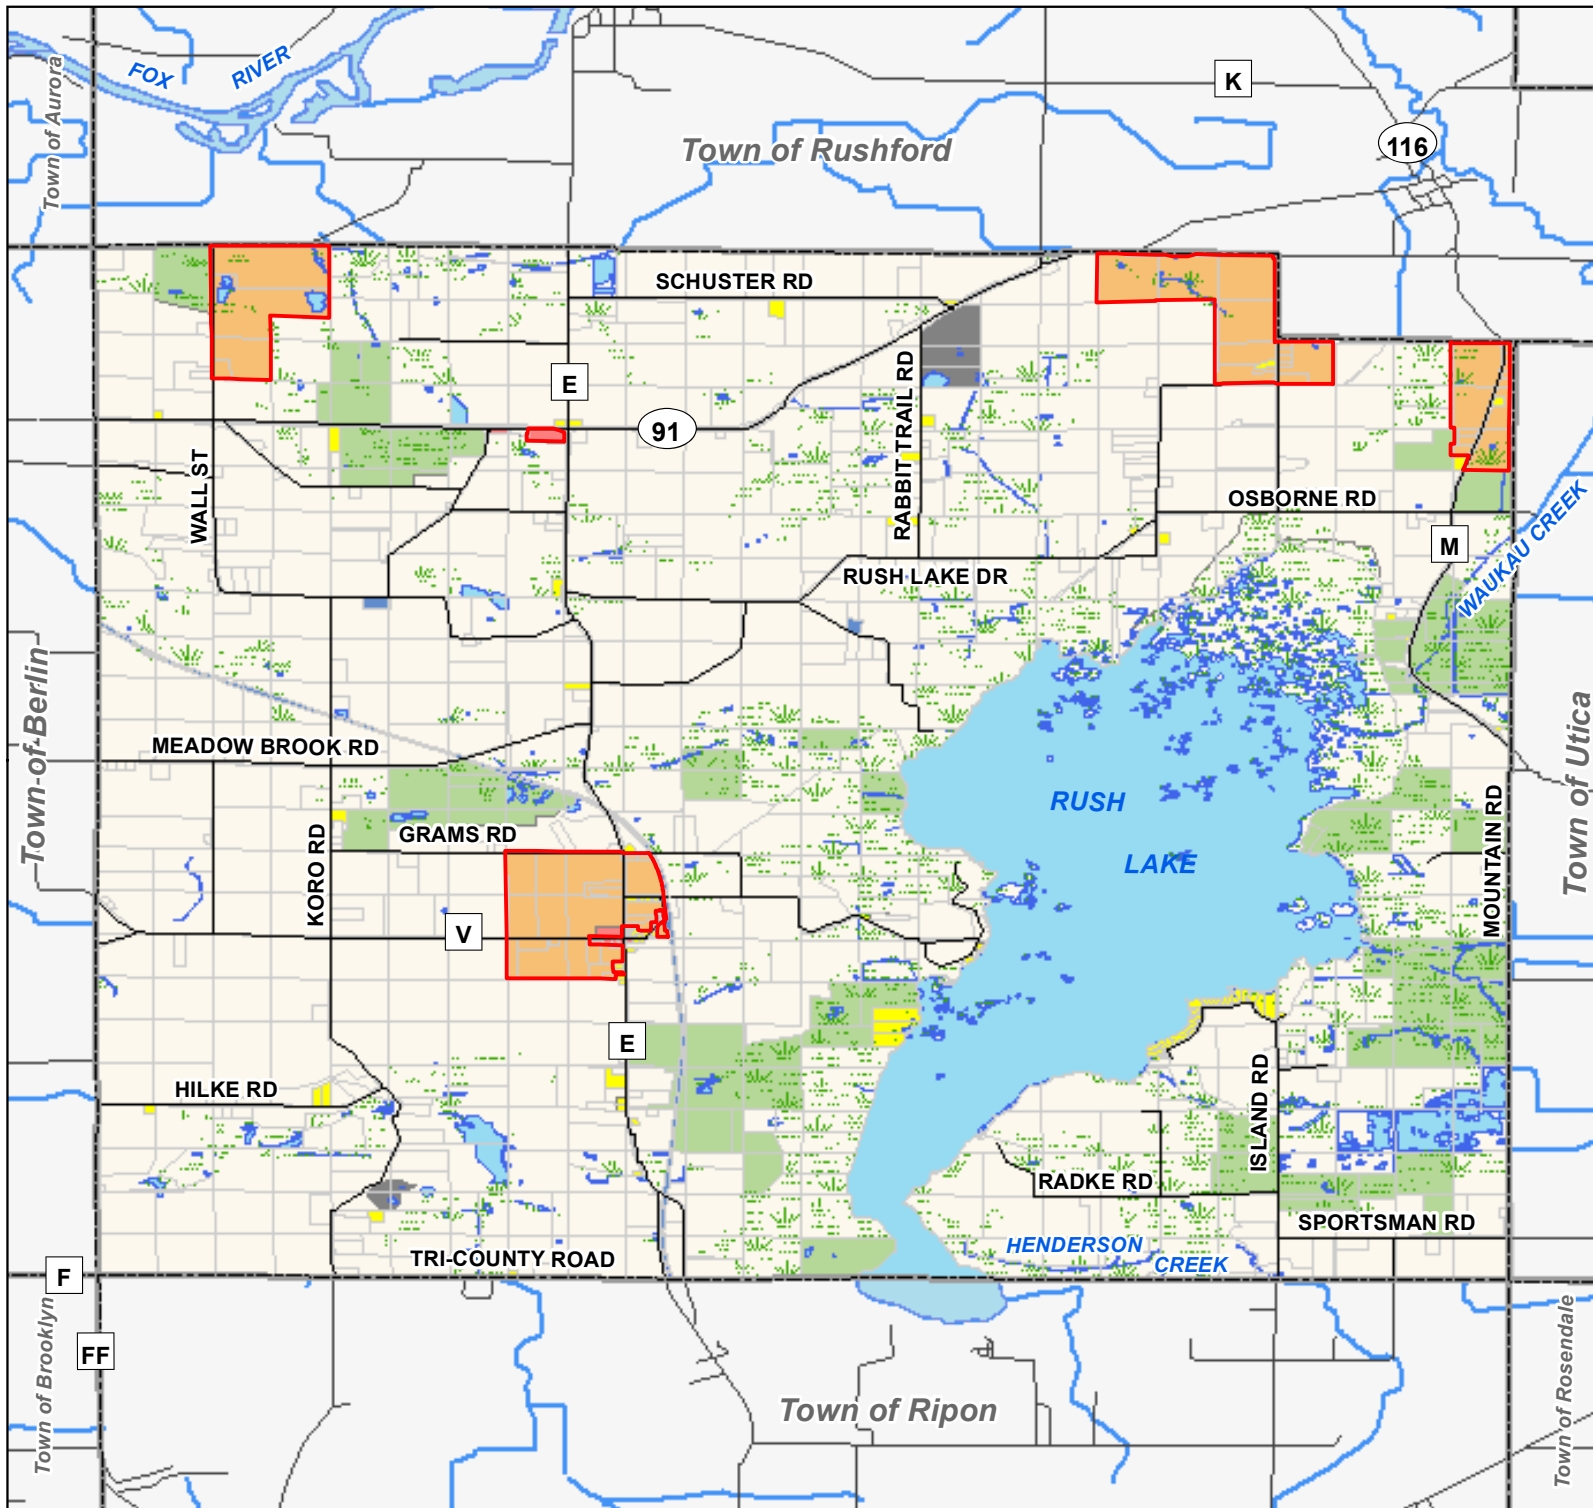

Town of Nepeuskun Comprehensive Plan

Future Land Use Map 8

- Municipal Boundaries
- Housing Focus Area
- Residential
- Commercial
- Institutional
- Non Metallic Mining Site
- Recreation/Conservation
- Agricultural & Undeveloped
- Wetlands
- Land Use Change