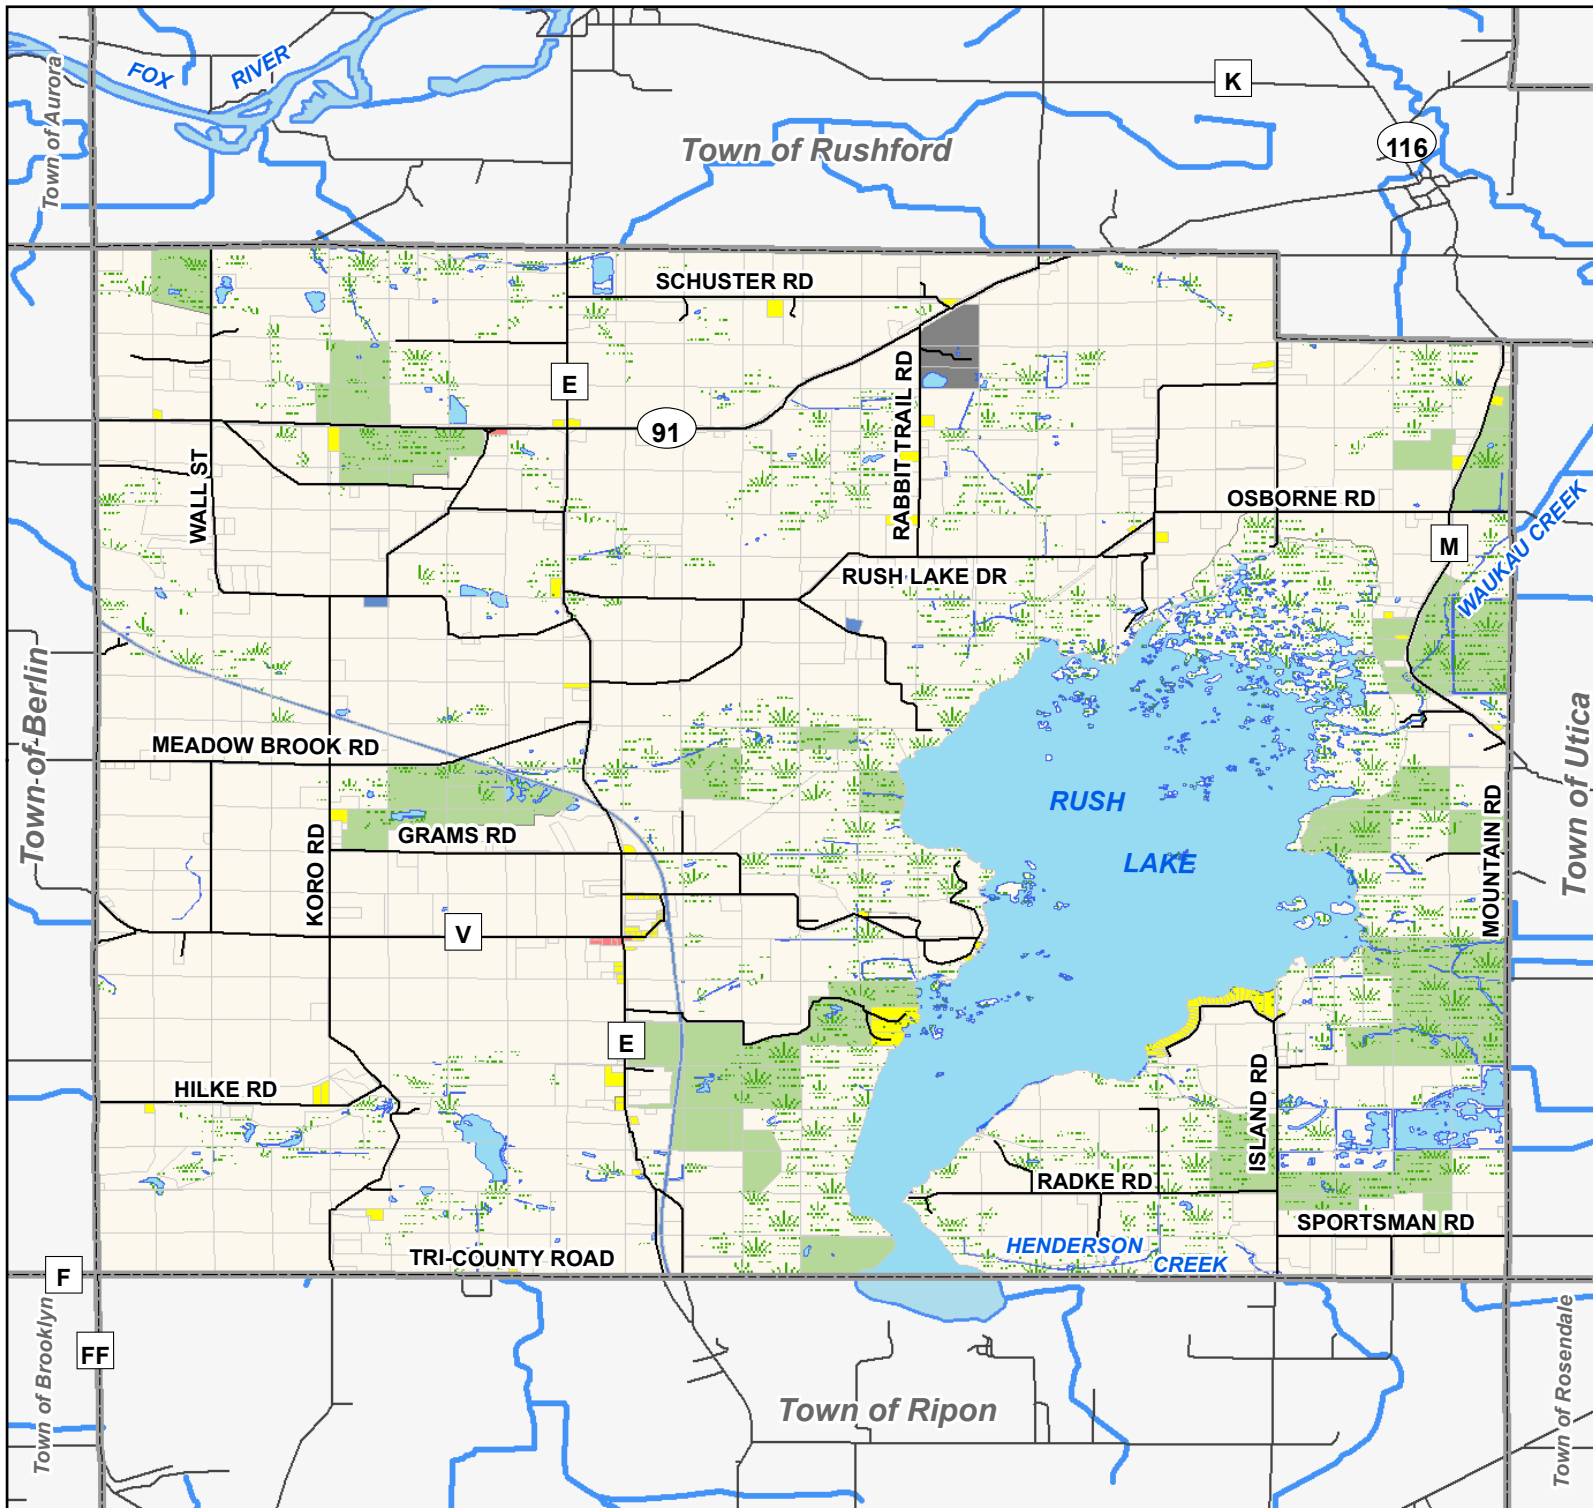

Town of Nepeuskun Comprehensive Plan

Existing Land Use Map 7

-  Municipal Boundaries
-  Residential
-  Commercial
-  Institutional
-  Non Metallic Mining Site
-  Recreation/Conservation
-  Agricultural & Undeveloped
-  Wetlands
-  Open Water